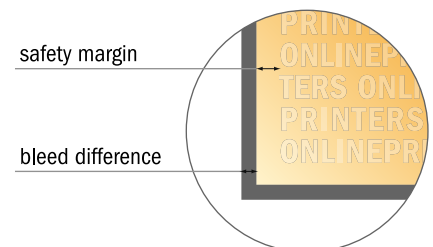

Retractable Banners, black frame

premium, 33.5" x 84.5"

- Data format (incl. 0.40 in bleed): 34.30 x 95.30 in
- Trimmed size: 33.50 x 94.50 in
- Visible area: 33.50 x 85.00 in
- Printable area: 33.50 x 94.50 in
- **Safety margin**
Maintaining 0.40 in space between the text/information and the edge of the trimmed format prevents undesirable cuts.

Please note:

- Allow for trim allowance and safety margin according to instructions.
- Arrange background graphics, images or graphics up to the edge of the data format.
- Tolerances may occur during production due to cutting, punching and folding processes.
- This sketch is not drawn to scale.
- Print Files: Instructions and templates can be found under the menu item "Print Files" at www.onlineprinters.com.