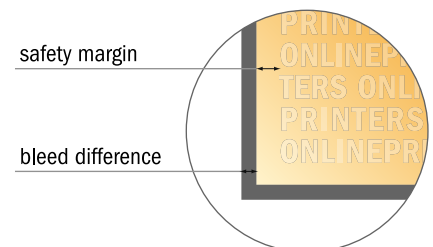

## Retractable Banners, black frame premium, 39.5" x 84.5"

- Data format (incl. 0.40 in bleed): 40.30 x 95.30 in
- Trimmed size: 39.50 x 94.50 in
- Visible area: 39.50 x 85.00 in
- Printable area: 39.50 x 94.50 in
- **Safety margin**  
Maintaining 0.40 in space between the text/information and the edge of the trimmed format prevents undesirable cuts.

### Please note:

- Allow for trim allowance and safety margin according to instructions.
- Arrange background graphics, images or graphics up to the edge of the data format.
- Tolerances may occur during production due to cutting, punching and folding processes.
- This sketch is not drawn to scale.
- Print Files: Instructions and templates can be found under the menu item "Print Files" at [www.onlineprinters.com](http://www.onlineprinters.com).