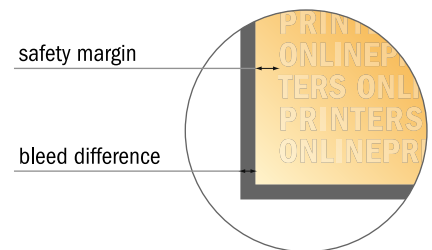

### Sequence of pages

Create pages consecutively as individual pages.

finished product

- Data format (incl. 0.10 in bleed): 5.70 x 8.70 in
- Trimmed size: 5.50 x 8.50 in
- **Safety margin**  
Maintaining 0.2 in space between the text/information and the edge of the trimmed format prevents undesirable cuts.

### Please note:

- Allow for trim allowance and safety margin according to instructions.
- Arrange background graphics, images or graphics up to the edge of the data format.
- Tolerances may occur during production due to cutting, punching and folding processes.
- This sketch is not drawn to scale.
- Print Files: Instructions and templates can be found under the menu item "Print Files" at [www.onlineprinters.com](http://www.onlineprinters.com).