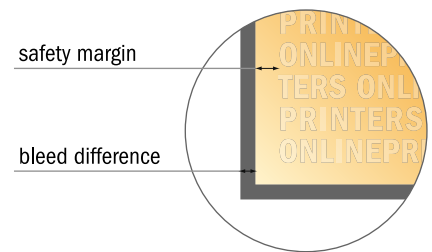

Rack Cards

4" x 9"

- Data format (incl. 0.10 in bleed): 4.20 x 9.20 in
- Trimmed size: 4.00 x 9.00 in
- **Safety margin**
Maintaining 0.2 in space between the text/information and the edge of the trimmed format prevents undesirable cuts.

Please note:

- Allow for trim allowance and safety margin according to instructions.
- Arrange background graphics, images or graphics up to the edge of the data format.
- Tolerances may occur during production due to cutting, punching and folding processes.
- This sketch is not drawn to scale.
- Print Files: Instructions and templates can be found under the menu item "Print Files" at www.onlineprinters.com.