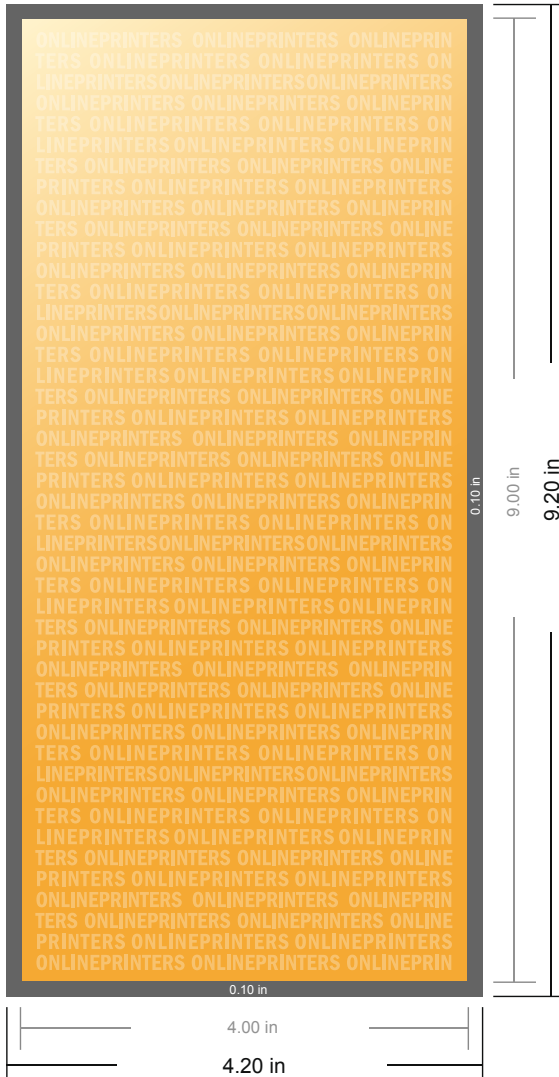

Rack Cards

4" x 9"

- Data format (incl. 0.10 in bleed): 4.20 x 9.20 in
- Trimmed size: 4.00 x 9.00 in
- **Safety margin**
Maintaining 0.2 in space between the text/information and the edge of the trimmed format prevents undesirable cuts.

Please note:

- Allow for trim allowance and safety margin according to instructions.
- Arrange background graphics, images or graphics up to the edge of the data format.
- Tolerances may occur during production due to cutting, punching and folding processes.
- This sketch is not drawn to scale.
- Print Files: Instructions and templates can be found under the menu item "Print Files" at www.onlineprinters.com.