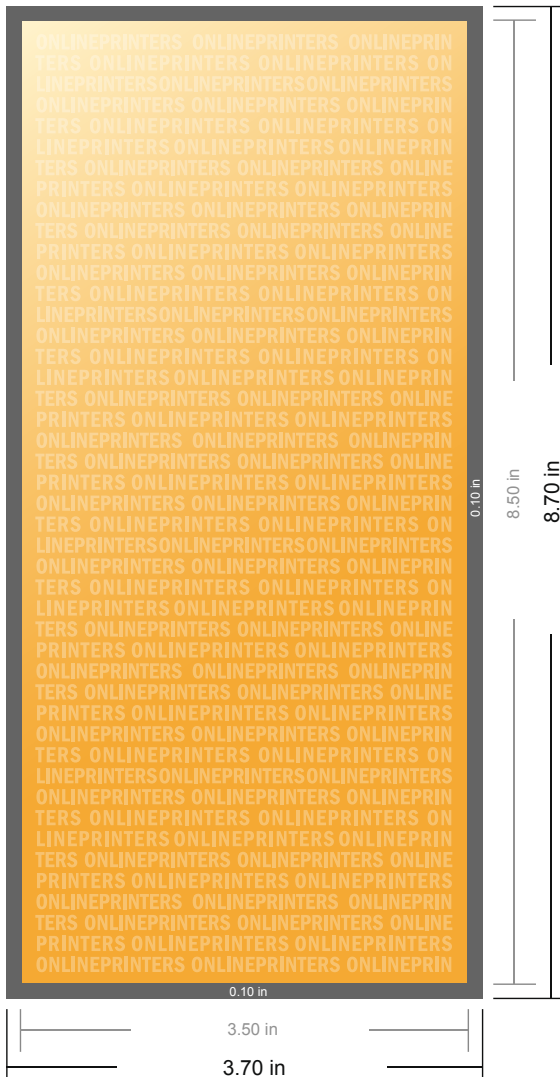

## Gift Certificates

3.5" x 8.5"

- Data format (incl. 0.10 in bleed): 3.70 x 8.70 in
- Trimmed size: 3.50 x 8.50 in
- Front side and reverse side dimensions are identical.
- **Safety margin**  
Maintaining 0.2 in space between the text/information and the edge of the trimmed format prevents undesirable cuts.

### Please note:

- Allow for trim allowance and safety margin according to instructions.
- Arrange background graphics, images or graphics up to the edge of the data format.
- Tolerances may occur during production due to cutting, punching and folding processes.
- This sketch is not drawn to scale.
- Print Files: Instructions and templates can be found under the menu item "Print Files" at [www.onlineprinters.com](http://www.onlineprinters.com).