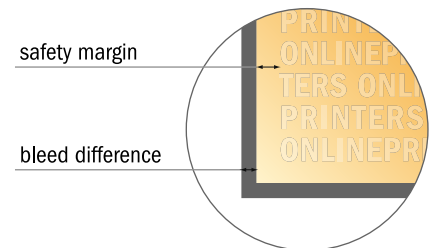

## Gift Certificates

3.5" x 8.5"

- Data format (incl. 0.10 in bleed): 3.70 x 8.70 in
- Trimmed size: 3.50 x 8.50 in
- Front side and reverse side dimensions are identical.
- **Safety margin**  
Maintaining 0.2 in space between the text/information and the edge of the trimmed format prevents undesirable cuts.

### Please note:

- Allow for trim allowance and safety margin according to instructions.
- Arrange background graphics, images or graphics up to the edge of the data format.
- Tolerances may occur during production due to cutting, punching and folding processes.
- This sketch is not drawn to scale.
- Print Files: Instructions and templates can be found under the menu item "Print Files" at [www.onlineprinters.com](http://www.onlineprinters.com).